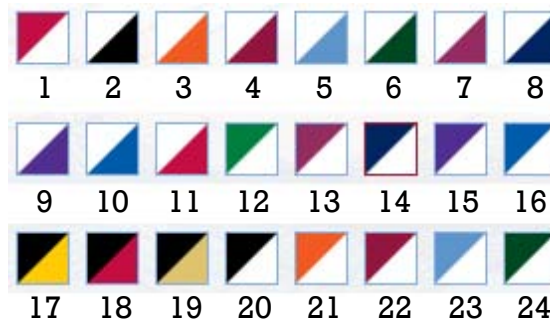

****For full department orders, please contact Susan Moorefield for special pricing****

Men's Selection

Women's Selection

Russell Solid Gameday Polo S - 4XL
Item #833GHMK

\$38.99 S-2XL

\$40.99 3XL-4XL

- 1 Vegas Gold
- 2 White
- 3 Maroon
- 4 Navy Blue
- 5 True Red
- 6 Purple
- 7 Putty
- 8 Royal Blue
- 9 Stealth
- 10 Black
- 11 Burnt Orange
- 12 Cardinal
- 13 Columbia Blue
- 14 Dark Green

Russell Piped Polo S - 4XL
Item #S33GHLG

\$36.99 S-2XL

\$38.99 3XL-4XL

- 1 True Red/White
- 2 White/Black
- 3 White/Burnt Orange
- 4 White/Cardinal
- 5 White/Columbia Blue
- 6 White/Dark Green
- 7 White/Maroon
- 8 White/Navy Blue
- 9 White/Purple
- 10 White/Royal Blue
- 11 White/True Red
- 12 Kelly Green/White
- 13 Maroon/White
- 14 Navy Blue/White
- 15 Purple/White
- 16 Royal Blue/White
- 17 Black/Gold
- 18 Black/True Red
- 19 Black/Vegas Gold
- 20 Black/White
- 21 Burnt Orange/White
- 22 Cardinal/White
- 23 Columbia Blue/White
- 24 Dark Green/White

- 1 True Red/White
- 2 White/Black
- 3 White/Burnt Orange
- 4 White/Cardinal
- 5 White/Columbia Blue
- 6 White/Dark Green
- 7 White/Maroon
- 8 White/Navy Blue
- 9 White/Purple
- 10 White/Royal Blue
- 11 White/True Red
- 12 Kelly Green/White
- 13 Maroon/White
- 14 Navy Blue/White
- 15 Purple/White
- 16 Royal Blue/White
- 17 Black/Gold
- 18 Black/True Red
- 19 Black/Vegas Gold
- 20 Black/White
- 21 Burnt Orange/White
- 22 Cardinal/White
- 23 Columbia Blue/White
- 24 Dark Green/White