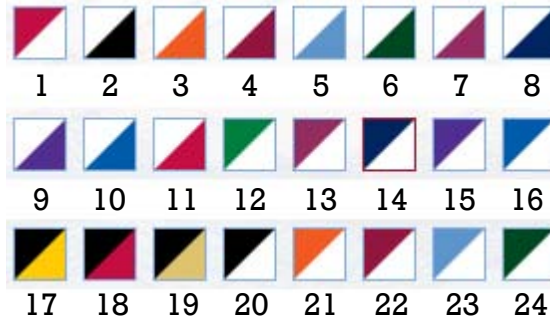

S – 3XL

\$59.99 S-3XL

- 1 Black
- 2 Bamboo
- 3 British Blue
- 4 Navy Blue

Men

Men

Men

Men

Men

\$79.99 LT-4XLT
\$79.99 LB-5XLB

- 1 Black
- 2 Bamboo
- 3 British Blue
- 4 Navy Blue
- 5 Red

Men

Men

Men

Men

Men

Men

Men

Russell Piped Polo
Item #S34GHLG

S - 2XL

\$36.99 S-2XL

VanHeusen $\frac{3}{4}$ Sleeve Twill
Item #13V527

S - 2XL

\$42.99 S-XL

\$44.99 2XL

- 1 True Red/White
- 2 White/Black
- 3 White/Burnt Orange
- 4 White/Cardinal
- 5 White/Columbia Blue
- 6 White/Dark Green
- 7 White/Maroon
- 8 White/Navy Blue
- 9 White/Purple
- 10 White/Royal Blue
- 11 White/True Red
- 12 Kelly Green/White
- 13 Maroon/White
- 14 Navy Blue/White
- 15 Purple/White
- 16 Royal Blue/White
- 17 Black/Gold
- 18 Black/True Red
- 19 Black/Vegas Gold
- 20 Black/White
- 21 Burnt Orange/White
- 22 Cardinal/White
- 23 Columbia Blue/White
- 24 Dark Green/White